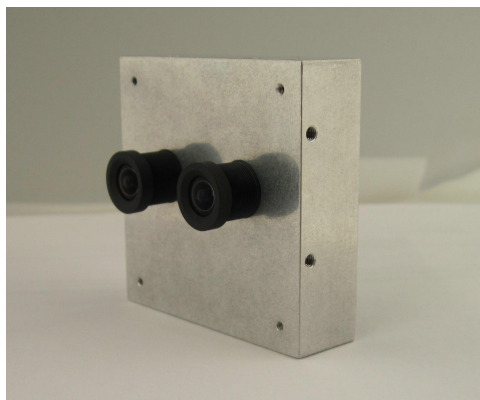

DUAL-SENSOR
("STEREO")
CAMERAS
FOR 3-D APPLICATIONS

Bringing Advanced Technologies To The People Who Use Them

PaZaM-tech (1991) Ltd

02.583.2511 (ט)

02.583.2512 (פ)

0505.202.696 (ג)

פז"מ-טק (1991) בע"מ

רחוב זאב שרף 5 דירה 2